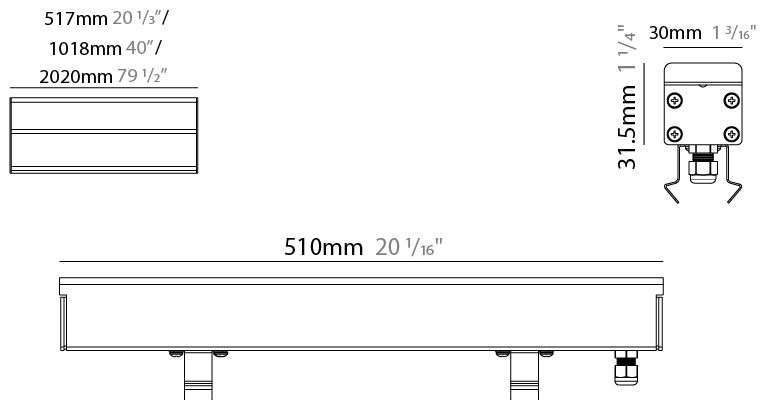

RANGER 30 RECESSED

E12I0030-RGBW

base number

PROJECT	
TYPE	
SPECIFIER	
QUANTITY	
DATE	

1. To build a product code in our configurator select the specify button on the base model # product page
2. To build a manual product code on this datasheet choose from the options listed below in blue font and add the suffix to the base model #

GENERAL

Series: Ranger 30
Brand: Unonovesette
Division: Exterior
Mounting Type: Recessed
Mounting Location: In-Ground
Subcategory: Drive Over

PHYSICAL

Shape: Rectangle
Length (mm): 510
Length (in): 20
Width (mm): 30
Width (in): 1 1/4
Height (mm): 31.5
Height (in): 1 1/4
Light Distribution: Direct
Weight (kg): 0.56
Weight (lbs): 1.2
Load Resistance (kg): 5000
Load Resistance (lbs): 11023
Fixture Finish: Opal White
Fixture Material: Extruded PMMA with Opal
Cable Details: IP67 300mm Cable

ELECTRICAL

Lamp Type: LED
Input Wattage (W): 11.5
Dimming: DMX
Control Gear: DMX
Driver Included: No
Driver Location: Remote
Driver Type: Constant Voltage - Universal
Driver Class: Class 2
Input Voltage (V): 120 - 277
Output Voltage (V): 24

LED

Color Temperature (°K): RGBW
CRI: >90 CRI
Lamp Life (hrs): 100000
Special LEDs offerings: RGBW

OPTICAL

Optic°: 150
Beam Angle: Diffused
Adjustability: Fixed

RATINGS AND CERTIFICATIONS

Certified By: Certified for North American Standards
IP rating: IP67
IK Rating: IK10