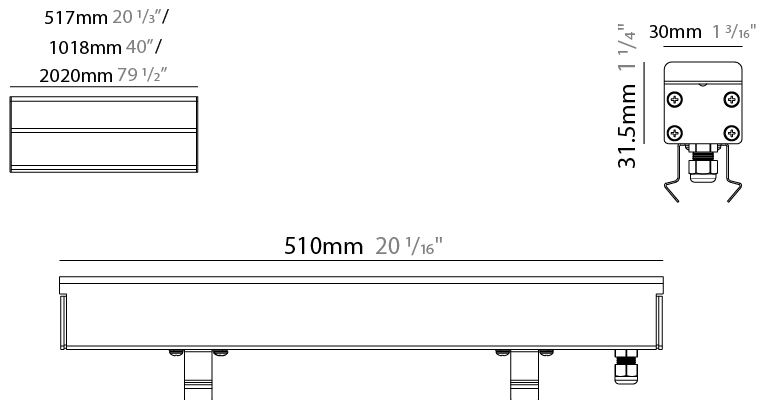

PROJECT	_____
TYPE	_____
SPECIFIER	_____
QUANTITY	_____
DATE	_____

1. To build a product code in our configurator select the specify button on the base model # product page
2. To build a manual product code on this datasheet choose from the options listed below in blue font and add the suffix to the base model #

GENERAL

Series: Ranger 30
Brand: Unonovesette
Division: Exterior
Mounting Type: Recessed
Mounting Location: In-Ground
Subcategory: Drive Over

PHYSICAL

Shape: Rectangle
Length (mm): 510
Length (in): 20
Width (mm): 30
Width (in): 1 1/4
Height (mm): 31.5
Height (in): 1 1/4
Light Distribution: Direct
Weight (kg): 0.56
Weight (lbs): 1.2
Load Resistance (kg): 5000
Load Resistance (lbs): 11023
Fixture Finish: OPW
Fixture Material: Extruded PMMA with Opal
Cable Details: IP67 300mm Cable

ELECTRICAL

Lamp Type: LED
Input Wattage (W): 8.1
Total Output Wattage (W): 6.1
Dimming: Non-Dimming / Phase Dimming (120Vac only) / 0-10V Dimming
Driver Included: No
Driver Location: Remote
Driver Type: Constant Voltage - Universal
Driver Class: Class 2
Input Voltage (V): 120 - 277
Output Voltage (V): 24

LED

Color Temperature (°K): 2200 / 2700 / 3000 / 4000
Max. Delivered Lumen (lm): 400
CRI: >90 CRI
Lamp Life (hrs): 100000

OPTICAL

Optic°: 150
Beam Angle: Diffused
Adjustability: Fixed

RATINGS AND CERTIFICATIONS

Certified By: Certified for North American Standards
IP rating: IP67
IK Rating: IK10