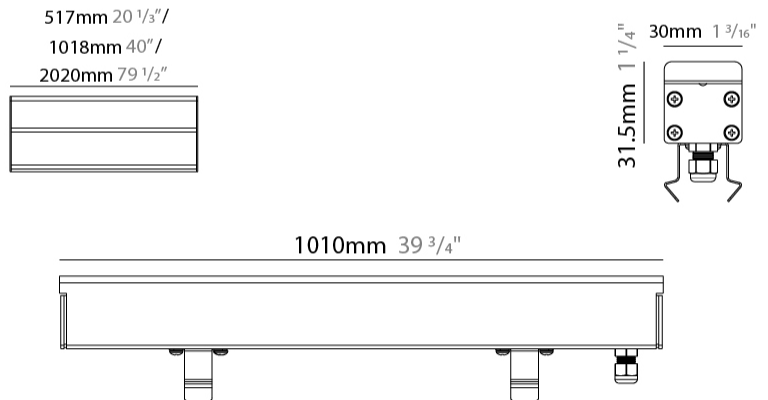

E12I0016-

base number Color
Temperature

PROJECT
TYPE
SPECIFIER
QUANTITY
DATE

1. To build a product code in our configurator select the specify button on the base model # product page
2. To build a manual product code on this datasheet choose from the options listed below in blue font and add the suffix to the base model #

GENERAL

Series: Ranger 30
Brand: Unonovesette
Division: Exterior
Mounting Type: Recessed
Mounting Location: In-Ground
Subcategory: Drive Over

PHYSICAL

Shape: Rectangle
Length (mm): 1010
Length (in): 39 3/4
Width (mm): 30
Width (in): 1 1/4
Height (mm): 31.5
Height (in): 1 1/4
Light Distribution: Direct
Weight (kg): 0.56
Weight (lbs): 2.45
Load Resistance (kg): 5000
Load Resistance (lbs): 11023
Fixture Finish: Opal White
Fixture Material: Extruded PMMA with Opal
Cable Details: IP67 300mm Cable

ELECTRICAL

Lamp Type: LED
Input Wattage (W): 14.8
Total Output Wattage (W): 12.2
Dimming: Non-Dimming / Phase Dimming (120Vac only) / 0-10V Dimming
Driver Included: No
Driver Location: Remote
Driver Type: Constant Voltage - Universal
Driver Class: Class 2
Input Voltage (V): 120 - 277
Output Voltage (V): 24

LED

Color Temperature (°K): 2200 / 2700 / 3000 / 4000
Max. Delivered Lumen (lm): 800
CRI: >90 CRI
Lamp Life (hrs): 100000

OPTICAL

Optic°: 150
Beam Angle: Diffused
Adjustability: Fixed

RATINGS AND CERTIFICATIONS

Certified By: Certified for North American Standards
IP rating: IP67
IK Rating: IK10